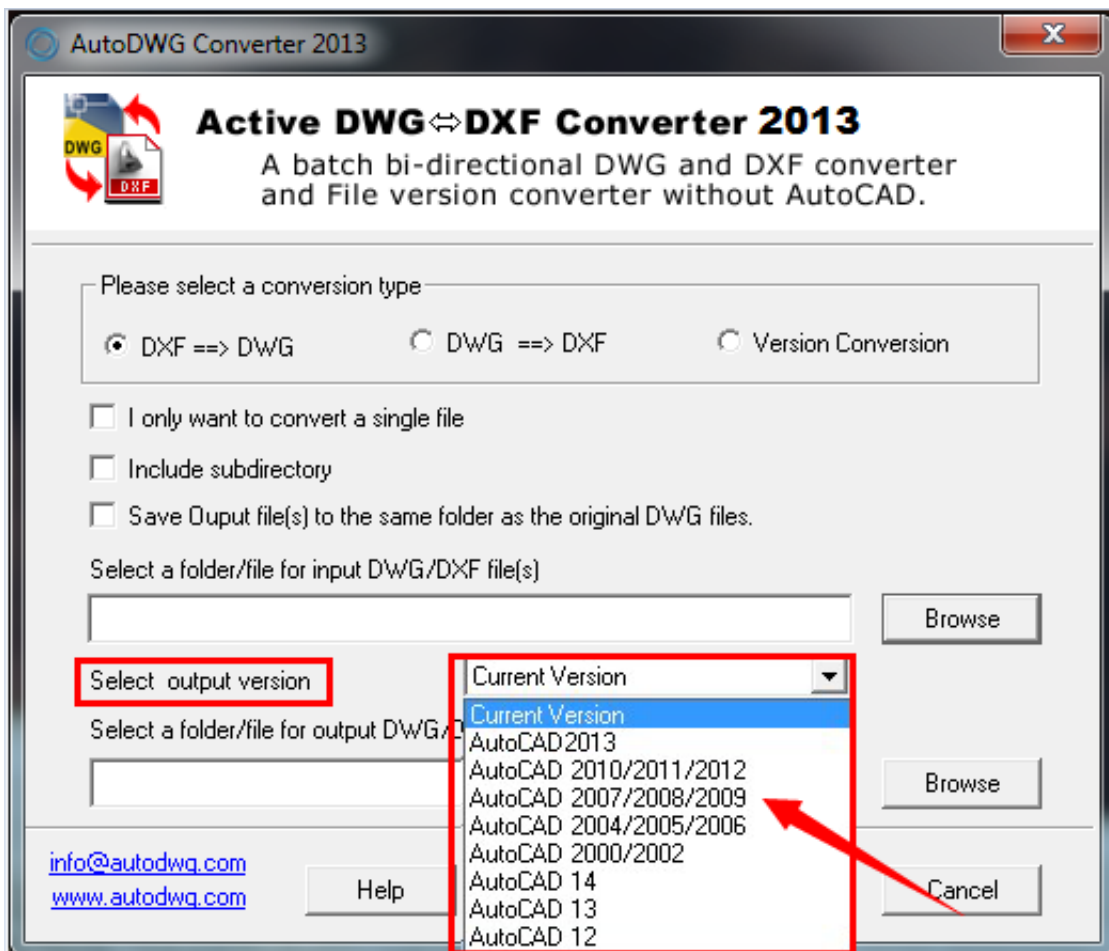

[Drivermousebenqm800p2m](#)

[Drivermousebenqm800p2m](#)

Download

---

f8738bf902